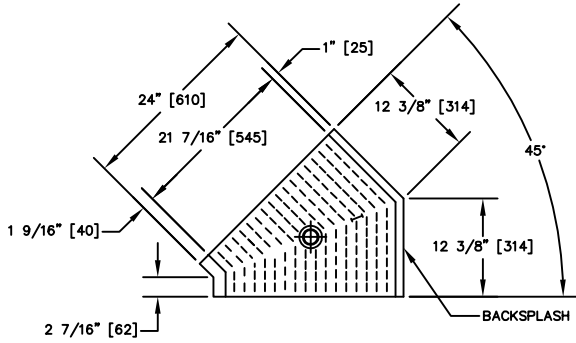

Perlick® CORNER FILLER SECTIONS
CORNERS WITH DRAINBOARD TOP

TSF Series - Inside Corner

TSF45D-FI