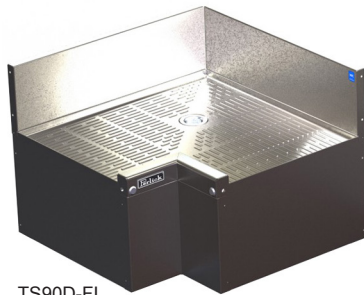

CORNER FILLER SECTIONS
CORNERS WITH DRAINBOARD TOP

TS45D-FI

TSF45D-FI

TS90D-FI

TS90D-CI

JOB
AREA
ITEM NO.
MODEL NO.

INSIDE CORNERS	
TS SERIES	TSF SERIES
TS45D-FI	TSF45D-FI
TS60D-FI	TSF60D-FI
TS75D-FI	TSF75D-FI
TS90D-FI	TSF90D-FI
TS90D-CI	TSF90D-CI

OUTSIDE CORNERS	
TS SERIES	TSF SERIES
TS45D-FO	TSF45D-FO

Features

- Embossed stainless steel drainboard
- Underside reinforced
- Sound deadened

INSIDE CORNERS

MODEL NUMBERS (TS SERIES)	TS45D-FI	TS60D-FI	TS75D-FI	TS90D-FI	TS90D-CI
MODEL NUMBERS (TSF SERIES)	TSF45D-FI	TSF60D-FI	TSF75D-FI	TSF90D-FI	TSF90D-CI
DESCRIPTION	45° Full Corner	60° Full Corner	75° Full Corner	90° Full Corner	90° Clip Corner
SHIPPING WEIGHT Lbs. (kg.)	45 (20)	45 (20)	50 (23)	55 (25)	50 (23)
MATERIALS, DRAINBOARD	Embossed stainless steel. All horizontal and vertical edges 1/4" radius with balled corners. Underside reinforced with welded brackets and sound deadened. Stainless steel drain socket.				
MATERIALS, FRONT & SIDES	Stainless steel				
MATERIALS, BACK	Galvanized steel				
MATERIALS, BACKSPLASH	Stainless steel 6" high (4" high optional) with 1" return at top, mechanically fastened and sealed with steel support brackets.				
LEGS	Optional	Optional	Optional	Included	Included
PLUMBING	Drain connection: 1-1/2" NPS Male.				

OUTSIDE CORNERS

MODEL NUMBERS (TS SERIES)	TS45D-FO
MODEL NUMBERS (TSF SERIES)	TSF45D-FO
DESCRIPTION	45° Full Corner
SHIPPING WEIGHT Lbs. (kg.)	45 (20)
MATERIALS, DRAINBOARD	Embossed stainless steel. All horizontal and vertical edges 1/4" radius with balled corners. Underside reinforced with welded brackets and sound deadened. Stainless steel drain socket.
MATERIALS, FRONT & SIDES	Stainless steel
MATERIALS, BACK	Galvanized steel
MATERIALS, BACKSPLASH	Stainless steel 6" high (4" high optional) with 1" return at top, mechanically fastened and sealed.
LEGS	Optional
PLUMBING	Drain connection: 1-1/2" NPS Male.