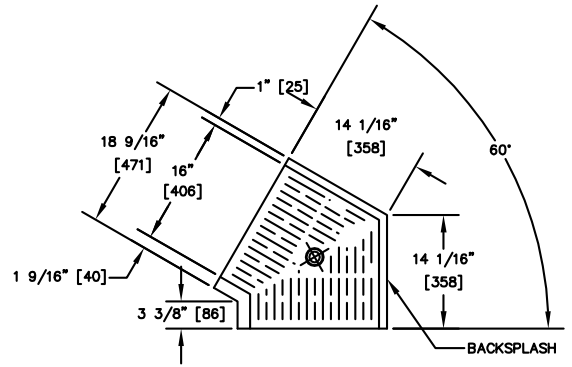

Perlick® CORNER FILLER SECTIONS
CORNERS WITH DRAINBOARD TOP

TS Series - Inside Corners

TS45D-FI

TS60D-FI