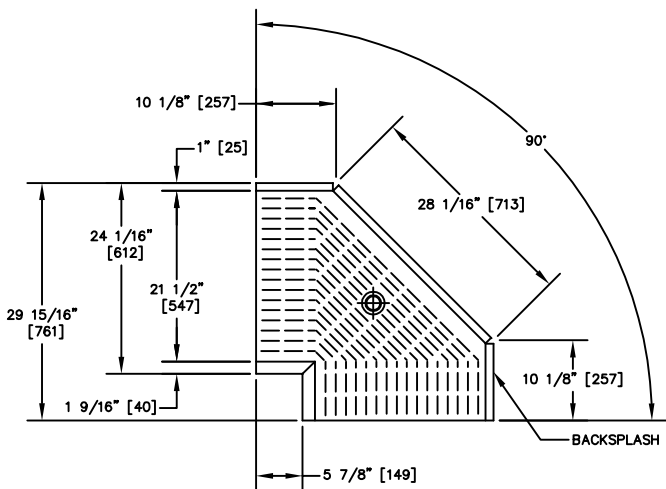

OUTSIDE CORNERS	
TS SERIES	TSF SERIES
TS45D-FO	TSF45D-FO

Features

- Embossed stainless steel drainboard
- Underside reinforced
- Sound deadened

INSIDE CORNERS

MODEL NUMBERS (TS SERIES)	TS45D-FI	TS60D-FI	TS75D-FI	TS90D-FI	TS90D-CI
MODEL NUMBERS (TSF SERIES)	TSF45D-FI	TSF60D-FI	TSF75D-FI	TSF90D-FI	TSF90D-CI
DESCRIPTION	45° Full Corner	60° Full Corner	75° Full Corner	90° Full Corner	90° Clip Corner
SHIPPING WEIGHT Lbs. (kg.)	45 (20)	45 (20)	50 (23)	55 (25)	50 (23)
MATERIALS, DRAINBOARD	Embossed stainless steel. All horizontal and vertical edges 1/4" radius with balled corners. Underside reinforced with welded brackets and sound deadened. Stainless steel drain socket.				
MATERIALS, FRONT & SIDES	Stainless steel				
MATERIALS, BACK	Galvanized steel				
MATERIALS, BACKSPLASH	Stainless steel 6" high (4" high optional) with 1" return at top, mechanically fastened and sealed with steel support brackets.				
LEGS	Optional	Optional	Optional	Included	Included
PLUMBING	Drain connection: 1-1/2" NPS Male.				

OUTSIDE CORNERS

MODEL NUMBERS (TS SERIES)	TS45D-FO
MODEL NUMBERS (TSF SERIES)	TSF45D-FO
DESCRIPTION	45° Full Corner
SHIPPING WEIGHT Lbs. (kg.)	45 (20)
MATERIALS, DRAINBOARD	Embossed stainless steel. All horizontal and vertical edges 1/4" radius with balled corners. Underside reinforced with welded brackets and sound deadened. Stainless steel drain socket.
MATERIALS, FRONT & SIDES	Stainless steel
MATERIALS, BACK	Galvanized steel
MATERIALS, BACKSPLASH	Stainless steel 6" high (4" high optional) with 1" return at top, mechanically fastened and sealed.
LEGS	Optional
PLUMBING	Drain connection: 1-1/2" NPS Male.

Perlick® CORNER FILLER SECTIONS
CORNERS WITH DRAINBOARD TOP

TSF Series - Inside Corner

TSF45D-FI

TSF60D-FI

TSF75D-FI

TSF90D-FI

TSF90D-CI

CORNER FILLER SECTIONS
CORNERS WITH DRAINBOARD TOP