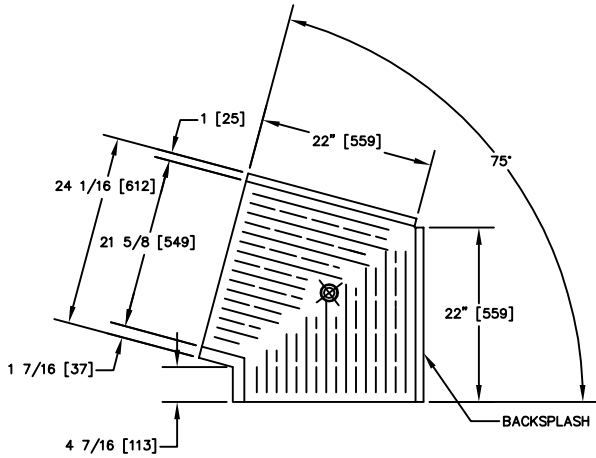

OUTSIDE CORNERS	
TS SERIES	TSF SERIES
TS45D-FO	TSF45D-FO

Features

- Embossed stainless steel drainboard
- Underside reinforced
- Sound deadened

INSIDE CORNERS

MODEL NUMBERS (TS SERIES)	TS45D-FI	TS60D-FI	TS75D-FI	TS90D-FI	TS90D-CI
MODEL NUMBERS (TSF SERIES)	TSF45D-FI	TSF60D-FI	TSF75D-FI	TSF90D-FI	TSF90D-CI
DESCRIPTION	45° Full Corner	60° Full Corner	75° Full Corner	90° Full Corner	90° Clip Corner
SHIPPING WEIGHT Lbs. (kg.)	45 (20)	45 (20)	50 (23)	55 (25)	50 (23)
MATERIALS, DRAINBOARD	Embossed stainless steel. All horizontal and vertical edges 1/4" radius with balled corners. Underside reinforced with welded brackets and sound deadened. Stainless steel drain socket.				
MATERIALS, FRONT & SIDES	Stainless steel				
MATERIALS, BACK	Galvanized steel				
MATERIALS, BACKSPLASH	Stainless steel 6" high (4" high optional) with 1" return at top, mechanically fastened and sealed with steel support brackets.				
LEGS	Optional	Optional	Optional	Included	Included
PLUMBING	Drain connection: 1-1/2" NPS Male.				

OUTSIDE CORNERS

MODEL NUMBERS (TS SERIES)	TS45D-FO
MODEL NUMBERS (TSF SERIES)	TSF45D-FO
DESCRIPTION	45° Full Corner
SHIPPING WEIGHT Lbs. (kg.)	45 (20)
MATERIALS, DRAINBOARD	Embossed stainless steel. All horizontal and vertical edges 1/4" radius with balled corners. Underside reinforced with welded brackets and sound deadened. Stainless steel drain socket.
MATERIALS, FRONT & SIDES	Stainless steel
MATERIALS, BACK	Galvanized steel
MATERIALS, BACKSPLASH	Stainless steel 6" high (4" high optional) with 1" return at top, mechanically fastened and sealed.
LEGS	Optional
PLUMBING	Drain connection: 1-1/2" NPS Male.

Perlick® CORNER FILLER SECTIONS
CORNERS WITH DRAINBOARD TOP

TSF Series - Inside Corner

TSF45D-FI

TSF60D-FI

TSF75D-FI

TSF90D-FI

TSF90D-CI

CORNER FILLER SECTIONS
CORNERS WITH DRAINBOARD TOP