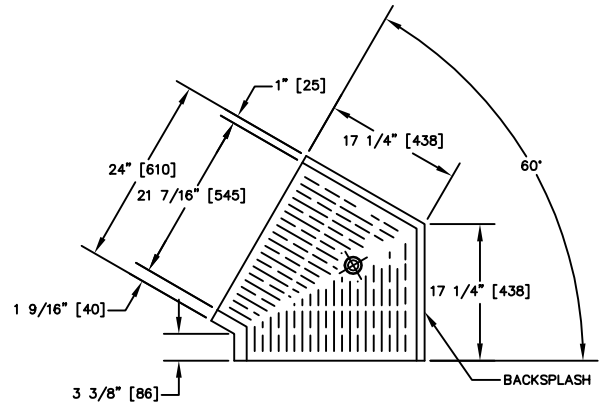

Perlick® CORNER FILLER SECTIONS
CORNERS WITH DRAINBOARD TOP

TSF Series - Inside Corner

TSF45D-FI

TSF60D-FI