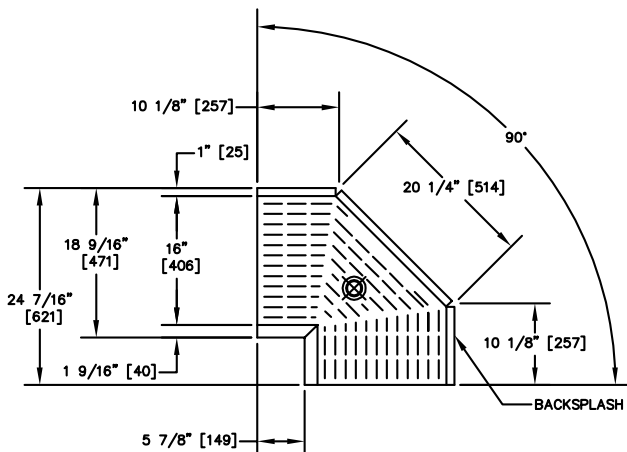

OUTSIDE CORNERS	
TS SERIES	TSF SERIES
TS45D-FO	TSF45D-FO

Features

- Embossed stainless steel drainboard
- Underside reinforced
- Sound deadened

INSIDE CORNERS

MODEL NUMBERS (TS SERIES)	TS45D-FI	TS60D-FI	TS75D-FI	TS90D-FI	TS90D-CI
MODEL NUMBERS (TSF SERIES)	TSF45D-FI	TSF60D-FI	TSF75D-FI	TSF90D-FI	TSF90D-CI
DESCRIPTION	45° Full Corner	60° Full Corner	75° Full Corner	90° Full Corner	90° Clip Corner
SHIPPING WEIGHT Lbs. (kg.)	45 (20)	45 (20)	50 (23)	55 (25)	50 (23)
MATERIALS, DRAINBOARD	Embossed stainless steel. All horizontal and vertical edges 1/4" radius with balled corners. Underside reinforced with welded brackets and sound deadened. Stainless steel drain socket.				
MATERIALS, FRONT & SIDES	Stainless steel				
MATERIALS, BACK	Galvanized steel				
MATERIALS, BACKSPLASH	Stainless steel 6" high (4" high optional) with 1" return at top, mechanically fastened and sealed with steel support brackets.				
LEGS	Optional	Optional	Optional	Included	Included
PLUMBING	Drain connection: 1-1/2" NPS Male.				

OUTSIDE CORNERS

MODEL NUMBERS (TS SERIES)	TS45D-FO
MODEL NUMBERS (TSF SERIES)	TSF45D-FO
DESCRIPTION	45° Full Corner
SHIPPING WEIGHT Lbs. (kg.)	45 (20)
MATERIALS, DRAINBOARD	Embossed stainless steel. All horizontal and vertical edges 1/4" radius with balled corners. Underside reinforced with welded brackets and sound deadened. Stainless steel drain socket.
MATERIALS, FRONT & SIDES	Stainless steel
MATERIALS, BACK	Galvanized steel
MATERIALS, BACKSPLASH	Stainless steel 6" high (4" high optional) with 1" return at top, mechanically fastened and sealed.
LEGS	Optional
PLUMBING	Drain connection: 1-1/2" NPS Male.

Form No. CF01-2
Rev. 05.04.2015

Perlick® CORNER FILLER SECTIONS
CORNERS WITH DRAINBOARD TOP

TS Series - Inside Corners

TS45D-FI

TS60D-FI

TS75D-FI

TS90D-FI

TS90D-CI