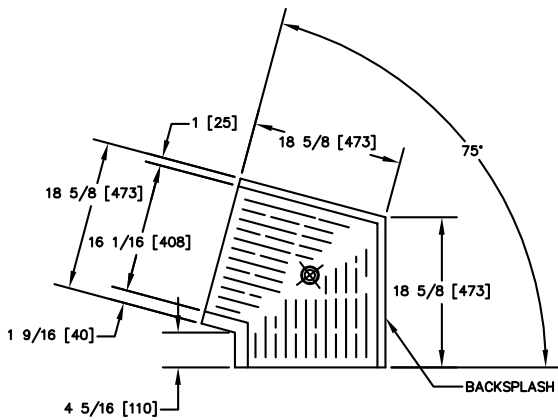

OUTSIDE CORNERS	
TS SERIES	TSF SERIES
TS45D-FO	TSF45D-FO

Features

- Embossed stainless steel drainboard
- Underside reinforced
- Sound deadened

INSIDE CORNERS

MODEL NUMBERS (TS SERIES)	TS45D-FI	TS60D-FI	TS75D-FI	TS90D-FI	TS90D-CI
MODEL NUMBERS (TSF SERIES)	TSF45D-FI	TSF60D-FI	TSF75D-FI	TSF90D-FI	TSF90D-CI
DESCRIPTION	45° Full Corner	60° Full Corner	75° Full Corner	90° Full Corner	90° Clip Corner
SHIPPING WEIGHT Lbs. (kg.)	45 (20)	45 (20)	50 (23)	55 (25)	50 (23)
MATERIALS, DRAINBOARD	Embossed stainless steel. All horizontal and vertical edges 1/4" radius with balled corners. Underside reinforced with welded brackets and sound deadened. Stainless steel drain socket.				
MATERIALS, FRONT & SIDES	Stainless steel				
MATERIALS, BACK	Galvanized steel				
MATERIALS, BACKSPLASH	Stainless steel 6" high (4" high optional) with 1" return at top, mechanically fastened and sealed with steel support brackets.				
LEGS	Optional	Optional	Optional	Included	Included
PLUMBING	Drain connection: 1-1/2" NPS Male.				

OUTSIDE CORNERS

MODEL NUMBERS (TS SERIES)	TS45D-FO
MODEL NUMBERS (TSF SERIES)	TSF45D-FO
DESCRIPTION	45° Full Corner
SHIPPING WEIGHT Lbs. (kg.)	45 (20)
MATERIALS, DRAINBOARD	Embossed stainless steel. All horizontal and vertical edges 1/4" radius with balled corners. Underside reinforced with welded brackets and sound deadened. Stainless steel drain socket.
MATERIALS, FRONT & SIDES	Stainless steel
MATERIALS, BACK	Galvanized steel
MATERIALS, BACKSPLASH	Stainless steel 6" high (4" high optional) with 1" return at top, mechanically fastened and sealed.
LEGS	Optional
PLUMBING	Drain connection: 1-1/2" NPS Male.

Form No. CF01-2
Rev. 05.04.2015

Perlick® CORNER FILLER SECTIONS
CORNERS WITH DRAINBOARD TOP

TS Series - Inside Corners

TS45D-FI

TS60D-FI

TS75D-FI

TS90D-FI

TS90D-CI