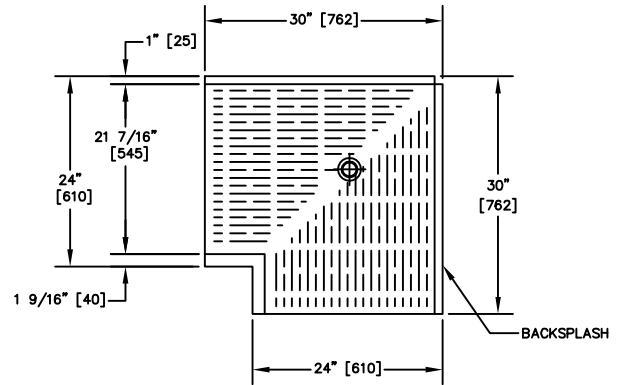

OUTSIDE CORNERS

MODEL NUMBERS (TS SERIES)	TS45D-FO
MODEL NUMBERS (TSF SERIES)	TSF45D-FO
DESCRIPTION	45° Full Corner
SHIPPING WEIGHT Lbs. (kg.)	45 (20)
MATERIALS, DRAINBOARD	Embossed stainless steel. All horizontal and vertical edges 1/4" radius with balled corners. Underside reinforced with welded brackets and sound deadened. Stainless steel drain socket.
MATERIALS, FRONT & SIDES	Stainless steel
MATERIALS, BACK	Galvanized steel
MATERIALS, BACKSPLASH	Stainless steel 6" high (4" high optional) with 1" return at top, mechanically fastened and sealed.
LEGS	Optional
PLUMBING	Drain connection: 1-1/2" NPS Male.

Perlick® CORNER FILLER SECTIONS
CORNERS WITH DRAINBOARD TOP

TSF Series - Inside Corner

TSF45D-FI

TSF60D-FI

TSF75D-FI

TSF90D-FI

TSF90D-CI

CORNER FILLER SECTIONS
CORNERS WITH DRAINBOARD TOP