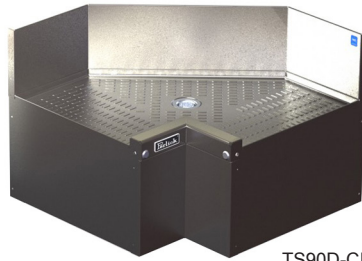

CORNER FILLER SECTIONS
CORNERS WITH DRAINBOARD TOP

TS45D-FI

TSF45D-FI

TS90D-FI

TS90D-CI

JOB
AREA
ITEM NO.
MODEL NO.

INSIDE CORNERS	
TS SERIES	TSF SERIES
TS45D-FI	TSF45D-FI
TS60D-FI	TSF60D-FI
TS75D-FI	TSF75D-FI
TS90D-FI	TSF90D-FI
TS90D-CI	TSF90D-CI

OUTSIDE CORNERS	
TS SERIES	TSF SERIES
TS45D-FO	TSF45D-FO

Features

- Embossed stainless steel drainboard
- Underside reinforced
- Sound deadened

INSIDE CORNERS

MODEL NUMBERS (TS SERIES)	TS45D-FI	TS60D-FI	TS75D-FI	TS90D-FI	TS90D-CI
MODEL NUMBERS (TSF SERIES)	TSF45D-FI	TSF60D-FI	TSF75D-FI	TSF90D-FI	TSF90D-CI
DESCRIPTION	45° Full Corner	60° Full Corner	75° Full Corner	90° Full Corner	90° Clip Corner
SHIPPING WEIGHT Lbs. (kg.)	45 (20)	45 (20)	50 (23)	55 (25)	50 (23)
MATERIALS, DRAINBOARD	Embossed stainless steel. All horizontal and vertical edges 1/4" radius with balled corners. Underside reinforced with welded brackets and sound deadened. Stainless steel drain socket.				
MATERIALS, FRONT & SIDES	Stainless steel				
MATERIALS, BACK	Galvanized steel				
MATERIALS, BACKSPLASH	Stainless steel 6" high (4" high optional) with 1" return at top, mechanically fastened and sealed with steel support brackets.				
LEGS	Optional	Optional	Optional	Included	Included
PLUMBING	Drain connection: 1-1/2" NPS Male.				

OUTSIDE CORNERS

MODEL NUMBERS (TS SERIES)	TS45D-FO
MODEL NUMBERS (TSF SERIES)	TSF45D-FO
DESCRIPTION	45° Full Corner
SHIPPING WEIGHT Lbs. (kg.)	45 (20)
MATERIALS, DRAINBOARD	Embossed stainless steel. All horizontal and vertical edges 1/4" radius with balled corners. Underside reinforced with welded brackets and sound deadened. Stainless steel drain socket.
MATERIALS, FRONT & SIDES	Stainless steel
MATERIALS, BACK	Galvanized steel
MATERIALS, BACKSPLASH	Stainless steel 6" high (4" high optional) with 1" return at top, mechanically fastened and sealed.
LEGS	Optional
PLUMBING	Drain connection: 1-1/2" NPS Male.