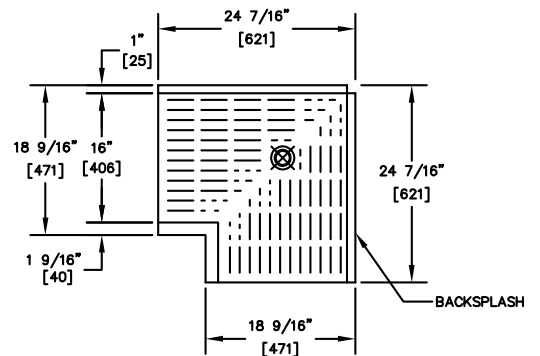

OUTSIDE CORNERS	
TS SERIES	TSF SERIES
TS45D-FO	TSF45D-FO

Features

- Embossed stainless steel drainboard
- Underside reinforced
- Sound deadened

INSIDE CORNERS

MODEL NUMBERS (TS SERIES)	TS45D-FI	TS60D-FI	TS75D-FI	TS90D-FI	TS90D-CI
MODEL NUMBERS (TSF SERIES)	TSF45D-FI	TSF60D-FI	TSF75D-FI	TSF90D-FI	TSF90D-CI
DESCRIPTION	45° Full Corner	60° Full Corner	75° Full Corner	90° Full Corner	90° Clip Corner
SHIPPING WEIGHT Lbs. (kg.)	45 (20)	45 (20)	50 (23)	55 (25)	50 (23)
MATERIALS, DRAINBOARD	Embossed stainless steel. All horizontal and vertical edges 1/4" radius with balled corners. Underside reinforced with welded brackets and sound deadened. Stainless steel drain socket.				
MATERIALS, FRONT & SIDES	Stainless steel				
MATERIALS, BACK	Galvanized steel				
MATERIALS, BACKSPLASH	Stainless steel 6" high (4" high optional) with 1" return at top, mechanically fastened and sealed with steel support brackets.				
LEGS	Optional	Optional	Optional	Included	Included
PLUMBING	Drain connection: 1-1/2" NPS Male.				

OUTSIDE CORNERS

MODEL NUMBERS (TS SERIES)	TS45D-FO
MODEL NUMBERS (TSF SERIES)	TSF45D-FO
DESCRIPTION	45° Full Corner
SHIPPING WEIGHT Lbs. (kg.)	45 (20)
MATERIALS, DRAINBOARD	Embossed stainless steel. All horizontal and vertical edges 1/4" radius with balled corners. Underside reinforced with welded brackets and sound deadened. Stainless steel drain socket.
MATERIALS, FRONT & SIDES	Stainless steel
MATERIALS, BACK	Galvanized steel
MATERIALS, BACKSPLASH	Stainless steel 6" high (4" high optional) with 1" return at top, mechanically fastened and sealed.
LEGS	Optional
PLUMBING	Drain connection: 1-1/2" NPS Male.

Form No. CF01-2
Rev. 05.04.2015

Perlick® CORNER FILLER SECTIONS
CORNERS WITH DRAINBOARD TOP

TS Series - Inside Corners

TS45D-FI

TS60D-FI

TS75D-FI

TS90D-FI

TS90D-CI