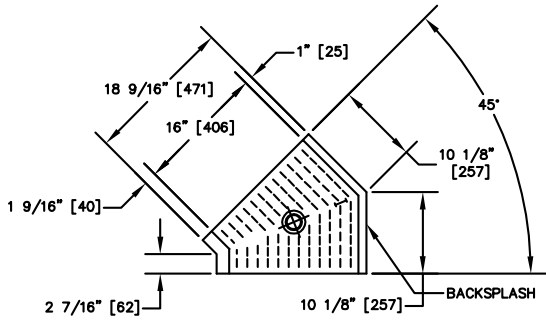

Perlick® CORNER FILLER SECTIONS
CORNERS WITH DRAINBOARD TOP

TS Series - Inside Corners

TS45D-FI