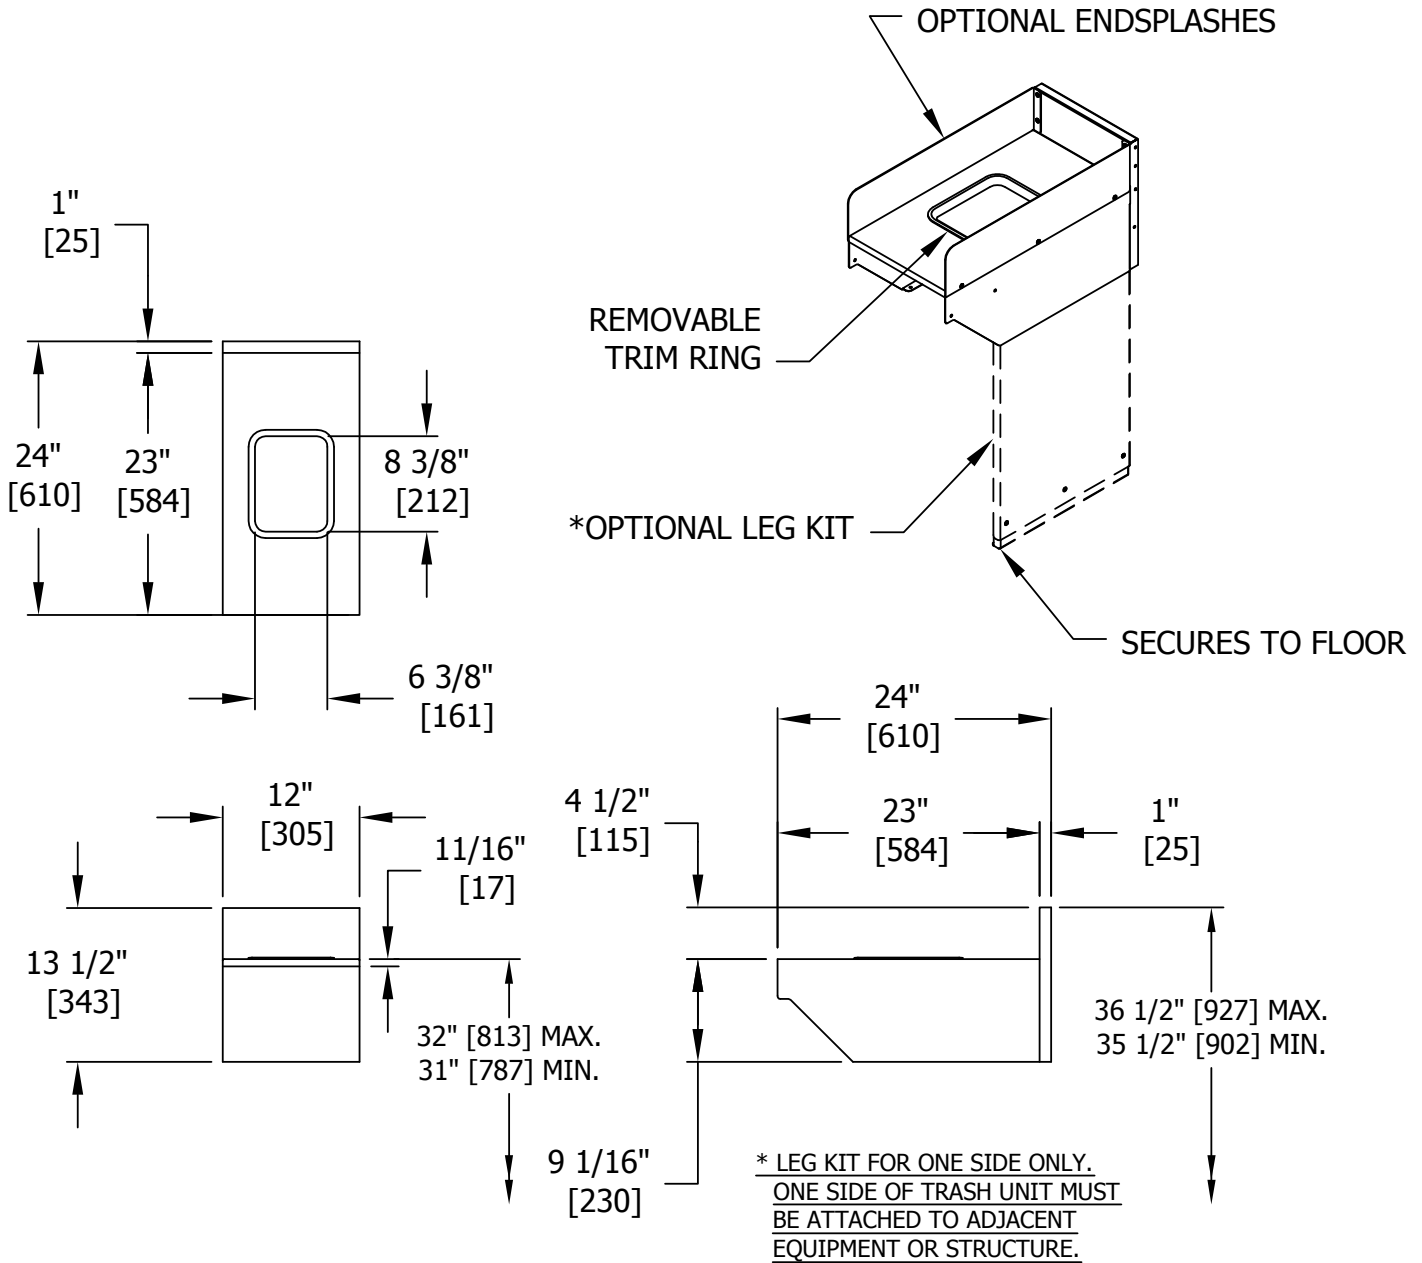

**STAINLESS STEEL UNDERBAR
TRASH MODULES**

TSF12BTB shown

TS12TRA shown

JOB	
AREA	
ITEM NO.	
MODEL NO.	

MODELS
TSF12BTB
TS12TRA

Features

- Requires support by adjacent underbar equipment or accessory end panel and leg kit
- Accessories available include end panel, end splash and wastebasket (grey Slim Jim)

MODEL NOS.	TSF12BTB	TS12TRA
LENGTH, INCHES (mm)	12 (306)	12 (306)
SHIP WEIGHT, LBS. (kg)	25 (11)	35 (15)
GENERAL PARTS	Stainless steel	
BACKSPLASH	6" high (4" high optional)	
WASTEBASKET ACCESSORIES	Wastebasket (Grey Slim Jim 11"L x 20"W x 30"H - 57265)	
ACCESSORIES, TSF12BTB	End panel (BRG-PL), End splash (BRG-ES)	
ACCESSORY, TS12TRA	Panel leg (TRA-PL)	

Note: Requires support by adjacent underbar equipment or accessory end panel and leg kit.

Perlick® STAINLESS STEEL UNDERBAR TRASH MODULES

TSF12BTB

STAINLESS STEEL UNDERBAR
TRASH MODULES

TS12TRA