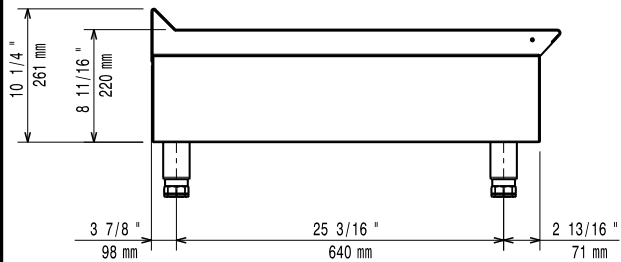

### Short Form Specification

Item No. \_\_\_\_\_

EMPower unit to be Electrolux Ambient Worktop 16" (406 mm). Construction in AISI 304 Stainless Steel. Right-angled side edges to allow flush fitting between EMPower units. Supplied with 6" (150 mm) height adjustable, removable legs.

# EMPower Ambient Stainless Steel Worktop - 16"

Front

Top

EQ = Equipotential screw

Side

## Key Information:

**Net weight:**

|                  |   |
|------------------|---|
| 169154 (AN16)    | 31 lbs (14 kg)                              |
| Shipping width:  | 18 1/2" (470 mm)                            |
| Shipping depth:  | 36 1/32" (915 mm)                           |
| Shipping height: | 25" (635 mm)                                |
| Shipping weight: | 35 lbs (16 kg)                              |
| Shipping volume: | 9.64 ft <sup>3</sup> (0.27 m <sup>3</sup> ) |