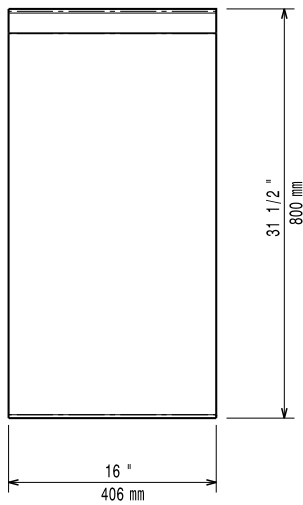

### Short Form Specification

Item No. \_\_\_\_\_

EMPower unit to be Electrolux Ambient Worktop 16" (406 mm). Construction in AISI 304 Stainless Steel. Right-angled side edges to allow flush fitting between EMPower units. Supplied with 6" (150 mm) height adjustable, removable legs.

APPROVAL: \_\_\_\_\_

Electrolux

EMPower  
Ambient Stainless Steel Worktop - 16"

**Electrolux**

# EMPower Ambient Stainless Steel Worktop - 16"

Front

Top

EQ = Equipotential screw

Side

## Key Information:

**Net weight:**

|                  |   |
|------------------|---|
| 169154 (AN16)    | 31 lbs (14 kg)                              |
| Shipping width:  | 18 1/2" (470 mm)                            |
| Shipping depth:  | 36 1/32" (915 mm)                           |
| Shipping height: | 25" (635 mm)                                |
| Shipping weight: | 35 lbs (16 kg)                              |
| Shipping volume: | 9.64 ft <sup>3</sup> (0.27 m <sup>3</sup> ) |