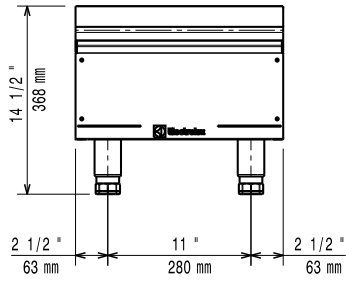

### Short Form Specification

Item No. \_\_\_\_\_

EMPower unit to be Electrolux Ambient Worktop 16" (406 mm). Construction in AISI 304 Stainless Steel. Right-angled side edges to allow flush fitting between EMPower units. Supplied with 6" (150 mm) height adjustable, removable legs.

### Main Features

- Unit may be installed on refrigerated base or open cupboard.
- Front and side panels in Stainless Steel with Scotch Brite finish.
- Right-angled side edges to allow flush fitting joints between units, eliminating gaps and possible dirt traps.
- Provided with kit for side-by-side connection between units for minimizing gaps and possible dirt traps.
- Unit may be installed on refrigerated base by inserting the special pins (optional accessory).
- Unit may be installed on open cupboard by inserting the screws provided as standard with the open cupboards.
- Unit is 16" (406 mm) wide to provide a larger working surface.

# EMPower Ambient Stainless Steel Worktop - 16"

Front

Top

EQ = Equipotential screw

Side

## Key Information:

**Net weight:**

|                  |   |
|------------------|---|
| 169154 (AN16)    | 31 lbs (14 kg)                              |
| Shipping width:  | 18 1/2" (470 mm)                            |
| Shipping depth:  | 36 1/32" (915 mm)                           |
| Shipping height: | 25" (635 mm)                                |
| Shipping weight: | 35 lbs (16 kg)                              |
| Shipping volume: | 9.64 ft <sup>3</sup> (0.27 m <sup>3</sup> ) |