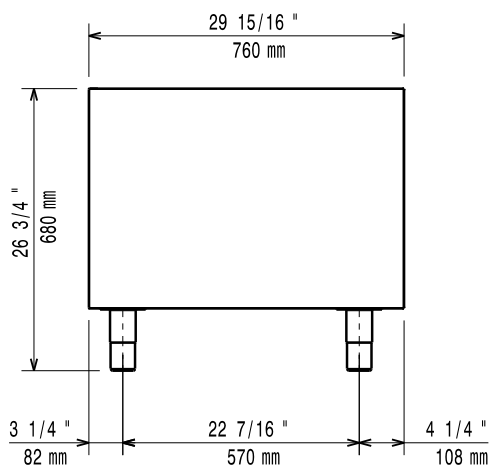

### Short Form Specification

Item No. \_\_\_\_\_

EMPower unit to be Electrolux Open Cupboard 16" (406 mm). EMPower unit to be installed below Electrolux top EMPower units. Construction in Stainless Steel. Right-angled side edges to allow flush fitting between EMPower units. Supplied with 6" (150 mm) height adjustable, removable legs. EMPower unit may be installed on castors.

# EMPower Open Cupboard Base - 16"

Front

Top

Side

## Key Information:

<b>External dimensions, Width:</b>	
<b>169029 (AV16)</b>	16 " (406 mm)
<b>External dimensions, Depth:</b>	29 15/16" (760 mm)
<b>External dimensions, Height:</b>	26 11/16" (678 mm)
<b>Net weight:</b>	33 lbs (15 kg)
<b>Shipping width:</b>	17 15/16" (456 mm)
<b>Shipping depth:</b>	35 7/16" (900 mm)
<b>Shipping height:</b>	34 1/4" (870 mm)
<b>Shipping weight:</b>	42 lbs (19 kg)
<b>Shipping volume:</b>	12.61 ft <sup>3</sup> (0.36 m <sup>3</sup> )