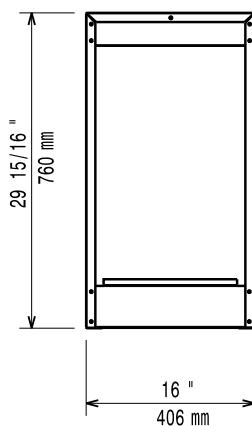

### Short Form Specification

Item No. \_\_\_\_\_

EMPower unit to be Electrolux Open Cupboard 16" (406 mm). EMPower unit to be installed below Electrolux top EMPower units. Construction in Stainless Steel. Right-angled side edges to allow flush fitting between EMPower units. Supplied with 6" (150 mm) height adjustable, removable legs. EMPower unit may be installed on castors.

Electrolux

EMPower  
Open Cupboard Base - 16"

Electrolux

# EMPower Open Cupboard Base - 16"

Front

Top

Side

## Key Information:

<b>External dimensions, Width:</b>	
<b>169029 (AV16)</b>	16 " (406 mm)
<b>External dimensions, Depth:</b>	29 15/16" (760 mm)
<b>External dimensions, Height:</b>	26 11/16" (678 mm)
<b>Net weight:</b>	33 lbs (15 kg)
<b>Shipping width:</b>	17 15/16" (456 mm)
<b>Shipping depth:</b>	35 7/16" (900 mm)
<b>Shipping height:</b>	34 1/4" (870 mm)
<b>Shipping weight:</b>	42 lbs (19 kg)
<b>Shipping volume:</b>	12.61 ft <sup>3</sup> (0.36 m <sup>3</sup> )