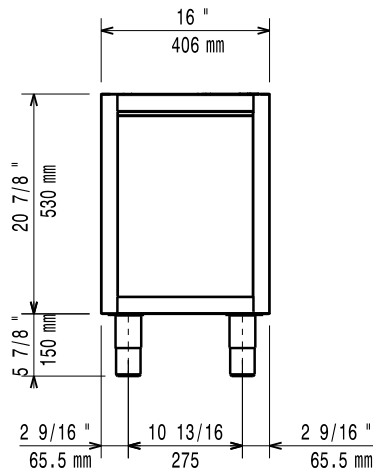

### Short Form Specification

Item No. \_\_\_\_\_

EMPower unit to be Electrolux Open Cupboard 16" (406 mm). EMPower unit to be installed below Electrolux top EMPower units. Construction in Stainless Steel. Right-angled side edges to allow flush fitting between EMPower units. Supplied with 6" (150 mm) height adjustable, removable legs. EMPower unit may be installed on castors.

Electrolux

EMPower  
Open Cupboard Base - 16"

Electrolux

# EMPower Open Cupboard Base - 16"

Front

Top

Side

## Key Information:

<b>External dimensions, Width:</b>	
<b>169029 (AV16)</b>	16 " (406 mm)
<b>External dimensions, Depth:</b>	29 15/16" (760 mm)
<b>External dimensions, Height:</b>	26 11/16" (678 mm)
<b>Net weight:</b>	33 lbs (15 kg)
<b>Shipping width:</b>	17 15/16" (456 mm)
<b>Shipping depth:</b>	35 7/16" (900 mm)
<b>Shipping height:</b>	34 1/4" (870 mm)
<b>Shipping weight:</b>	42 lbs (19 kg)
<b>Shipping volume:</b>	12.61 ft <sup>3</sup> (0.36 m <sup>3</sup> )