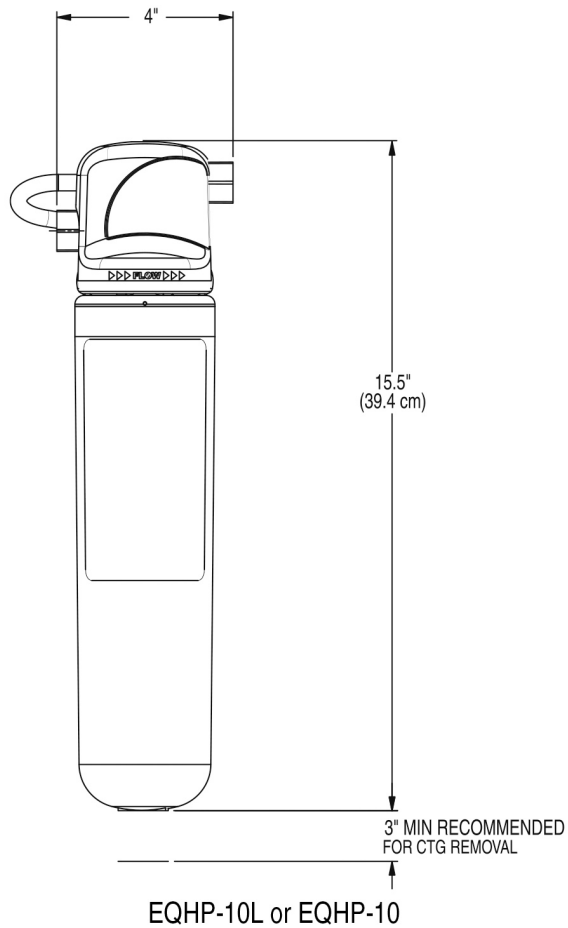

# EQHP-10

15.5" x 4.0" x 4.0"  
(39.4cm x 10.2cm x 10.2cm)

- Filter cartridges incorporate carbon block media and require no pre-activation
- Equipment protection from reduced sediment particles that can clog the sprayhead
- Consistent brewed coffee and tea from water with reduced sediment and chlorine taste and odor
- Sanitary quick connect valve-in-head design simultaneously shuts off and vents water with 1/4 turn, allowing for simple and trouble-free cartridge change-outs

### Capacity

Service Flow Rate	Capacity	Micron Rating
1.5 gal/min (5.7 L/min)	10000 gal. (37853.4 L) @0 GPG of hardness	1.0

### Plumbing Requirements

Max Operating Pressure	Max Operating Temperature	Inlet Connection	Outlet Connection
125 psi (862 kPa)	100°F(38°C)	3/8 IN FNPT	3/8 IN FNPT

BUNN® reserves the right to change specifications and product design without notice. Such revisions do not entitle the buyer to corresponding changes, improvements, additions or replacements for previously purchased equipment. For most current specifications and other info visit [bunn.com](http://bunn.com).

Created on:  
09/14/2017

Unit				Shipping				
	Width	Height	Depth	Width	Height	Depth	Weight	Volume
English	4.0 in.	15.5 in.	4.0 in.	-	-	-	2.600 lbs	-
Metric	10.2 cm	39.4 cm	10.2 cm	-	-	-	1.179 kgs	-

BUNN® reserves the right to change specifications and product design without notice. Such revisions do not entitle the buyer to corresponding changes, improvements, additions or replacements for previously purchased equipment. For most current specifications and other info visit [bunn.com](http://bunn.com).