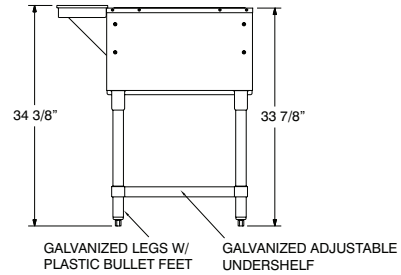

Item #: _____ Qty #: _____
 Model #: _____
 Project #: _____

	UNDERSHELF SERIES	-BS and -DR SERIES
TOP	20 Gauge #302 Stainless Steel	20 Gauge #302 Stainless Steel
LEGS	1 5/8" Dia. Tubular Galvanized Steel Leg w/ Plastic Bullet Feet	18 Gauge Stainless Steel Bolt-On Legs w/Bullet Feet
LOWER SHELF	Galvanized Undershef	18 Gauge Stainless Steel

CPU-3 Shown

Featuring as Standard:
"THE PROVEN"
ORIGINAL ADVANCE TABCO
 Adjustable Undershef with Die Cast Leg Clamp

Optional TA-255P Casters Available

CPU-5-BS Shown

CPU-4-DR Shown

Model #	Length (L)	Width*	Weight (lbs)	Cubic Feet
TABLE WITH UNDERSHELF				
CPU-2	31-13/16"	30-5/8"	90 lbs.	28
CPU-3	47-1/8"	30-5/8"	118 lbs.	41
CPU-4	62-7/16"	30-5/8"	150 lbs.	55
CPU-5	77-3/4"	30-5/8"	168 lbs.	67
TABLES WITH ENCLOSED BASE				
CPU-2-BS	31-13/16"	30-5/8"	115 lbs.	28
CPU-3-BS	47-1/8"	30-5/8"	143 lbs.	41
CPU-4-BS	62-7/16"	30-5/8"	227 lbs.	55
CPU-5-BS	77-3/4"	30-5/8"	203 lbs.	67
TABLES WITH CABINET BASE AND SLIDING DOORS				
CPU-2-DR	31-13/16"	30-5/8"	125 lbs.	28
CPU-3-DR	47-1/8"	30-5/8"	153 lbs.	41
CPU-4-DR	62-7/16"	30-5/8"	195 lbs.	55
CPU-5-DR	77-3/4"	30-5/8"	213 lbs.	67

*Width Includes 8" Cutting Board

DIMENSIONS and SPECIFICATIONS

TOL ± .125"

ALL DIMENSIONS ARE TYPICAL

UNDERSHELF SERIES

-BR SERIES

**Stainless Steel Legs
& Undershef Upgrade**

2 Well Table	3 Well Table	4 Well Table	5 Well Table
SU-23A	SU-23B	SU-23C	SU-23D