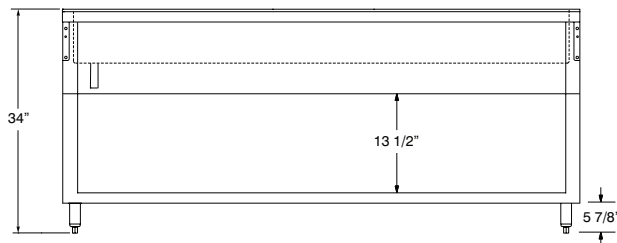

CPU-3 Shown

Featuring as Standard:
"THE PROVEN"
ORIGINAL ADVANCE TABCO
 Adjustable Undershef with Die Cast Leg Clamp

Optional TA-255P Casters Available

CPU-5-BS Shown

CPU-4-DR Shown

Model #	Length (L)	Width*	Weight (lbs)	Cubic Feet
TABLE WITH UNDERSHELF				
CPU-2	31-13/16"	30-5/8"	90 lbs.	28
CPU-3	47-1/8"	30-5/8"	118 lbs.	41
CPU-4	62-7/16"	30-5/8"	150 lbs.	55
CPU-5	77-3/4"	30-5/8"	168 lbs.	67
TABLES WITH ENCLOSED BASE				
CPU-2-BS	31-13/16"	30-5/8"	115 lbs.	28
CPU-3-BS	47-1/8"	30-5/8"	143 lbs.	41
CPU-4-BS	62-7/16"	30-5/8"	227 lbs.	55
CPU-5-BS	77-3/4"	30-5/8"	203 lbs.	67
TABLES WITH CABINET BASE AND SLIDING DOORS				
CPU-2-DR	31-13/16"	30-5/8"	125 lbs.	28
CPU-3-DR	47-1/8"	30-5/8"	153 lbs.	41
CPU-4-DR	62-7/16"	30-5/8"	195 lbs.	55
CPU-5-DR	77-3/4"	30-5/8"	213 lbs.	67

*Width Includes 8" Cutting Board

DIMENSIONS and SPECIFICATIONS

TOL ± .125"

ALL DIMENSIONS ARE TYPICAL

UNDERSHELF SERIES

-BR SERIES

**Stainless Steel Legs
& Undershef Upgrade**

2 Well Table	3 Well Table	4 Well Table	5 Well Table
SU-23A	SU-23B	SU-23C	SU-23D