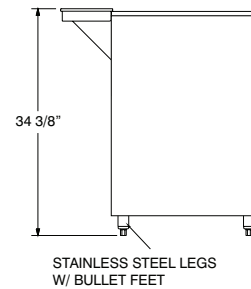

Item #: _____ Qty #: _____
 Model #: _____
 Project #: _____

	UNDERSHELF SERIES	-BS and -DR SERIES
TOP	20 Gauge #302 Stainless Steel	20 Gauge #302 Stainless Steel
LEGS	1 5/8" Dia. Tubular Galvanized Steel Leg w/ Plastic Bullet Feet	18 Gauge Stainless Steel Bolt-On Legs w/Bullet Feet
LOWER SHELF	Galvanized Undershef	18 Gauge Stainless Steel

CPU-3 Shown

Featuring as Standard:
"THE PROVEN"
ORIGINAL ADVANCE TABCO
 Adjustable Undershef with Die Cast Leg Clamp

Optional TA-255P Casters Available

CPU-5-BS Shown

CPU-4-DR Shown

Model #	Length (L)	Width*	Weight (lbs)	Cubic Feet
TABLE WITH UNDERSHELF				
CPU-2	31-13/16"	30-5/8"	90 lbs.	28
CPU-3	47-1/8"	30-5/8"	118 lbs.	41
CPU-4	62-7/16"	30-5/8"	150 lbs.	55
CPU-5	77-3/4"	30-5/8"	168 lbs.	67
TABLES WITH ENCLOSED BASE				
CPU-2-BS	31-13/16"	30-5/8"	115 lbs.	28
CPU-3-BS	47-1/8"	30-5/8"	143 lbs.	41
CPU-4-BS	62-7/16"	30-5/8"	227 lbs.	55
CPU-5-BS	77-3/4"	30-5/8"	203 lbs.	67
TABLES WITH CABINET BASE AND SLIDING DOORS				
CPU-2-DR	31-13/16"	30-5/8"	125 lbs.	28
CPU-3-DR	47-1/8"	30-5/8"	153 lbs.	41
CPU-4-DR	62-7/16"	30-5/8"	195 lbs.	55
CPU-5-DR	77-3/4"	30-5/8"	213 lbs.	67

*Width Includes 8" Cutting Board

DIMENSIONS and SPECIFICATIONS

TOL ± .125"

ALL DIMENSIONS ARE TYPICAL

UNDERSHELF SERIES

-BR SERIES

**Stainless Steel Legs
& Undershef Upgrade**

2 Well Table	3 Well Table	4 Well Table	5 Well Table
SU-23A	SU-23B	SU-23C	SU-23D