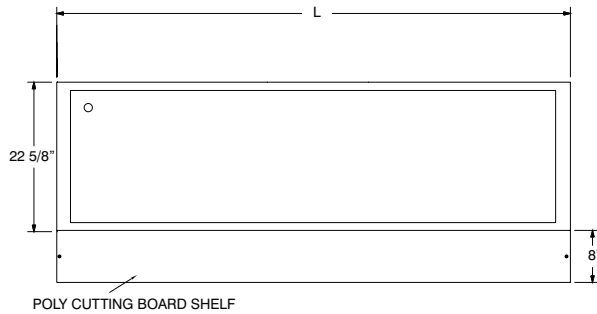

CPU-3 Shown

Featuring as Standard:
"THE PROVEN"
ORIGINAL ADVANCE TABCO
 Adjustable Undershef with Die Cast Leg Clamp

Optional TA-255P Casters Available

CPU-5-BS Shown

CPU-4-DR Shown

Model #	Length (L)	Width*	Weight (lbs)	Cubic Feet
TABLE WITH UNDERSHELF				
CPU-2	31-13/16"	30-5/8"	90 lbs.	28
CPU-3	47-1/8"	30-5/8"	118 lbs.	41
CPU-4	62-7/16"	30-5/8"	150 lbs.	55
CPU-5	77-3/4"	30-5/8"	168 lbs.	67
TABLES WITH ENCLOSED BASE				
CPU-2-BS	31-13/16"	30-5/8"	115 lbs.	28
CPU-3-BS	47-1/8"	30-5/8"	143 lbs.	41
CPU-4-BS	62-7/16"	30-5/8"	227 lbs.	55
CPU-5-BS	77-3/4"	30-5/8"	203 lbs.	67
TABLES WITH CABINET BASE AND SLIDING DOORS				
CPU-2-DR	31-13/16"	30-5/8"	125 lbs.	28
CPU-3-DR	47-1/8"	30-5/8"	153 lbs.	41
CPU-4-DR	62-7/16"	30-5/8"	195 lbs.	55
CPU-5-DR	77-3/4"	30-5/8"	213 lbs.	67

*Width Includes 8" Cutting Board

DIMENSIONS and SPECIFICATIONS

TOL ± .125"

ALL DIMENSIONS ARE TYPICAL

UNDERSHELF SERIES

-BR SERIES

**Stainless Steel Legs
& Undershef Upgrade**

2 Well Table	3 Well Table	4 Well Table	5 Well Table
SU-23A	SU-23B	SU-23C	SU-23D