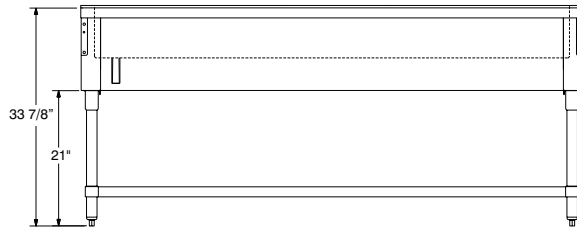

CPU-3 Shown

Featuring as Standard:
"THE PROVEN"
ORIGINAL ADVANCE TABCO
 Adjustable Undershef with Die Cast Leg Clamp

Optional TA-255P Casters Available

CPU-5-BS Shown

CPU-4-DR Shown

Model #	Length (L)	Width*	Weight (lbs)	Cubic Feet
TABLE WITH UNDERSHELF				
CPU-2	31-13/16"	30-5/8"	90 lbs.	28
CPU-3	47-1/8"	30-5/8"	118 lbs.	41
CPU-4	62-7/16"	30-5/8"	150 lbs.	55
CPU-5	77-3/4"	30-5/8"	168 lbs.	67
TABLES WITH ENCLOSED BASE				
CPU-2-BS	31-13/16"	30-5/8"	115 lbs.	28
CPU-3-BS	47-1/8"	30-5/8"	143 lbs.	41
CPU-4-BS	62-7/16"	30-5/8"	227 lbs.	55
CPU-5-BS	77-3/4"	30-5/8"	203 lbs.	67
TABLES WITH CABINET BASE AND SLIDING DOORS				
CPU-2-DR	31-13/16"	30-5/8"	125 lbs.	28
CPU-3-DR	47-1/8"	30-5/8"	153 lbs.	41
CPU-4-DR	62-7/16"	30-5/8"	195 lbs.	55
CPU-5-DR	77-3/4"	30-5/8"	213 lbs.	67

*Width Includes 8" Cutting Board

DIMENSIONS and SPECIFICATIONS

TOL ± .125"

ALL DIMENSIONS ARE TYPICAL

UNDERSHELF SERIES

-BR SERIES

**Stainless Steel Legs
& Undershef Upgrade**

2 Well Table	3 Well Table	4 Well Table	5 Well Table
SU-23A	SU-23B	SU-23C	SU-23D