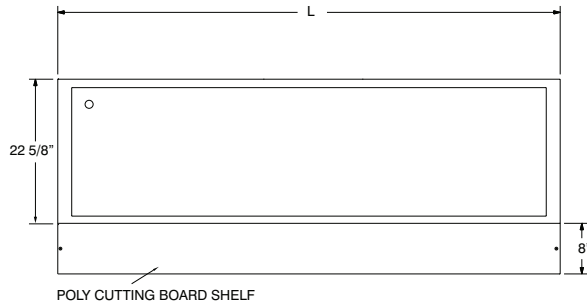

CPU-3 Shown

Featuring as Standard:
"THE PROVEN"
ORIGINAL ADVANCE TABCO
 Adjustable Undershef with Die Cast Leg Clamp

Optional TA-255P Casters Available

CPU-5-BS Shown

CPU-4-DR Shown

Model #	Length (L)	Width*	Weight (lbs)	Cubic Feet
TABLE WITH UNDERSHELF				
CPU-2	31-13/16"	30-5/8"	90 lbs.	28
CPU-3	47-1/8"	30-5/8"	118 lbs.	41
CPU-4	62-7/16"	30-5/8"	150 lbs.	55
CPU-5	77-3/4"	30-5/8"	168 lbs.	67
TABLES WITH ENCLOSED BASE				
CPU-2-BS	31-13/16"	30-5/8"	115 lbs.	28
CPU-3-BS	47-1/8"	30-5/8"	143 lbs.	41
CPU-4-BS	62-7/16"	30-5/8"	227 lbs.	55
CPU-5-BS	77-3/4"	30-5/8"	203 lbs.	67
TABLES WITH CABINET BASE AND SLIDING DOORS				
CPU-2-DR	31-13/16"	30-5/8"	125 lbs.	28
CPU-3-DR	47-1/8"	30-5/8"	153 lbs.	41
CPU-4-DR	62-7/16"	30-5/8"	195 lbs.	55
CPU-5-DR	77-3/4"	30-5/8"	213 lbs.	67

*Width Includes 8" Cutting Board

DIMENSIONS and SPECIFICATIONS

TOL ± .125"

ALL DIMENSIONS ARE TYPICAL

UNDERSHELF SERIES

-BR SERIES

**Stainless Steel Legs
& Undershef Upgrade**

2 Well Table	3 Well Table	4 Well Table	5 Well Table
SU-23A	SU-23B	SU-23C	SU-23D