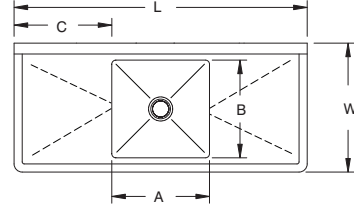

For Smart Fabrication™ Quotes:
 Email: smartfab@advancetabco.com or Fax: 631-586-2933

DIMENSIONS and SPECIFICATIONS

TOL Overall: ± .500" Interior: ± .250"

ALL DIMENSIONS ARE TYPICAL

1 COMP - NO DRBDS

1 COMP - 1 DRBD

1 COMP - 2 DRBDS

MODEL #	Length L	Width W	Bowl Size A & B	Drbd. Length C	# of Drbds.	Drbd. Location	Wt	Cu.
FS-1-1620	21"	26"	16" x 20"	N/A	0	None	60 lbs	12
FS-1-1620-18R or L	36.5"	26"	16" x 20"	18"	1	Specify	80 lbs	20
FS-1-1620-18RL	52"	26"	16" x 20"	18"	2	Both	100 lbs	27
FS-1-1818	23"	24"	18" x 18"	N/A	0	None	60 lbs	11
FS-1-1818-18RorL	38.5"	24"	18" x 18"	18"	1	Specify	75 lbs.	17
FS-1-1824	23"	30"	18" x 24"	N/A	0	None	78 lbs	16
FS-1-1824-18R or L	38.5"	30"	18" x 24"	18"	1	Specify	92 lbs	25
FS-1-1824-24R or L	44.5"	30"	18" x 24"	24"	1	Specify	105 lbs	28
FS-1-1824-18RL	54"	30"	18" x 24"	18"	2	Both	175 lbs	34
FS-1-1824-24RL	66"	30"	18" x 24"	24"	2	Both	198 lbs	40
FS-1-2024	25"	29.5"	20" x 24"	0	0	None	75 lbs	16
FS-1-2424	29"	30"	24" x 24"	N/A	0	None	90 lbs	19
FS-1-2424-18R or L	44.5"	30"	24" x 24"	18"	1	Specify	110 lbs	28
FS-1-2424-24R or L	50.5"	30"	24" x 24"	24"	1	Specify	119 lbs	34
FS-1-2424-18RL	60"	30"	24" x 24"	18"	2	Both	185 lbs	37
FS-1-2424-24RL	72"	30"	24" x 24"	24"	2	Both	209 lbs	44
FS-1-3024	35"	30"	30" x 24"	0	0	None	115 lbs	23
FS-1-3024-24R or L	56.5"	30"	30" x 24"	24"	1	Specify	132 lbs	35
FS-1-3024-24RL	78"	30"	30" x 24"	24"	2	Both	150 lbs	47
FS-1-3624	41"	30"	36" x 24"	0	0	None	125 lbs	26
FS-1-3624-24R or L	62.5"	30"	36" x 24"	24"	1	Specify	143 lbs	39
FS-1-3624-24RL	84"	30"	36" x 24"	24"	2	Both	165 lbs	51