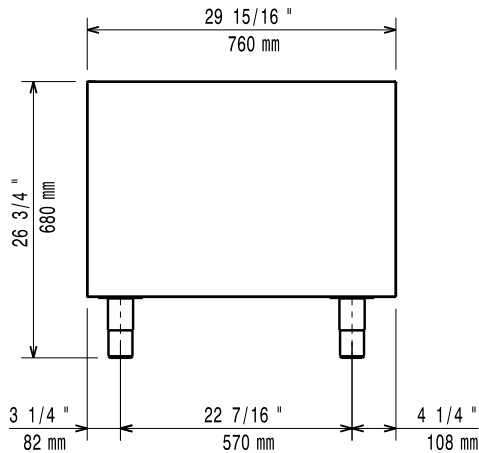

Open Cupboard Base - 12"

169028 (AV12)

EMPower Open Cupboard
Base, 12" wide

Short Form Specification

Item No. _____

EMPower unit to be Electrolux Open Cupboard 12" (305 mm). EMPower unit to be installed below Electrolux top EMPower units. Construction in Stainless Steel. Right-angled side edges to allow flush fitting between EMPower units. Supplied with 6" (150 mm) height adjustable, removable legs. EMPower unit may be installed on casters.

Electrolux

EMPower Open Cupboard Base - 12"

Front

Top

Side

Key Information:

External dimensions, Width:

169028 (AV12) 12 1/64" (305 mm)

External dimensions, Depth: 29 15/16" (760 mm)

External dimensions, Height: 26 11/16" (678 mm)

Net weight: 22 lbs (10 kg)

Shipping width: 14" (355 mm)

Shipping depth: 35 7/16" (900 mm)

Shipping height: 34 1/4" (870 mm)

Shipping weight: 29 lbs (13 kg)

Shipping volume: 9.82 ft³ (0.28 m³)

EMPower
Open Cupboard Base - 12"

The company reserves the right to make modifications to the products without prior notice. All information correct at time of printing.