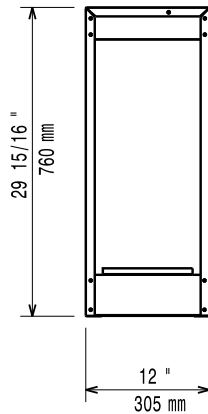

Open Cupboard Base - 12"

169028 (AV12)

EMPower Open Cupboard
Base, 12" wide

Short Form Specification

Item No. _____

EMPower unit to be Electrolux Open Cupboard 12" (305 mm). EMPower unit to be installed below Electrolux top EMPower units. Construction in Stainless Steel. Right-angled side edges to allow flush fitting between EMPower units. Supplied with 6" (150 mm) height adjustable, removable legs. EMPower unit may be installed on casters.

Electrolux

EMPower Open Cupboard Base - 12"

Front

Top

Side

Key Information:

External dimensions, Width:

169028 (AV12) 12 1/64" (305 mm)

External dimensions, Depth: 29 15/16" (760 mm)

External dimensions, Height: 26 11/16" (678 mm)

Net weight: 22 lbs (10 kg)

Shipping width: 14" (355 mm)

Shipping depth: 35 7/16" (900 mm)

Shipping height: 34 1/4" (870 mm)

Shipping weight: 29 lbs (13 kg)

Shipping volume: 9.82 ft³ (0.28 m³)

EMPower
Open Cupboard Base - 12"

The company reserves the right to make modifications to the products without prior notice. All information correct at time of printing.