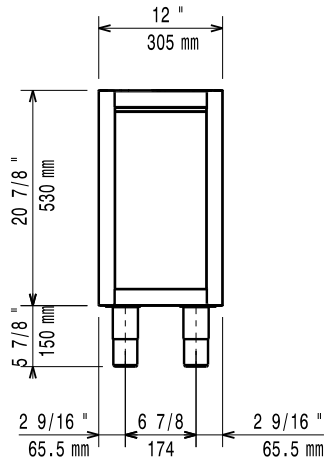

Open Cupboard Base - 12"

169028 (AV12)

EMPower Open Cupboard
Base, 12" wide

Short Form Specification

Item No. _____

EMPower unit to be Electrolux Open Cupboard 12" (305 mm). EMPower unit to be installed below Electrolux top EMPower units. Construction in Stainless Steel. Right-angled side edges to allow flush fitting between EMPower units. Supplied with 6" (150 mm) height adjustable, removable legs. EMPower unit may be installed on casters.

Electrolux

EMPower Open Cupboard Base - 12"

Front

Top

Side

Key Information:

External dimensions, Width:

169028 (AV12) 12 1/64" (305 mm)

External dimensions, Depth: 29 15/16" (760 mm)

External dimensions, Height: 26 11/16" (678 mm)

Net weight: 22 lbs (10 kg)

Shipping width: 14" (355 mm)

Shipping depth: 35 7/16" (900 mm)

Shipping height: 34 1/4" (870 mm)

Shipping weight: 29 lbs (13 kg)

Shipping volume: 9.82 ft³ (0.28 m³)

EMPower
Open Cupboard Base - 12"

The company reserves the right to make modifications to the products without prior notice. All information correct at time of printing.