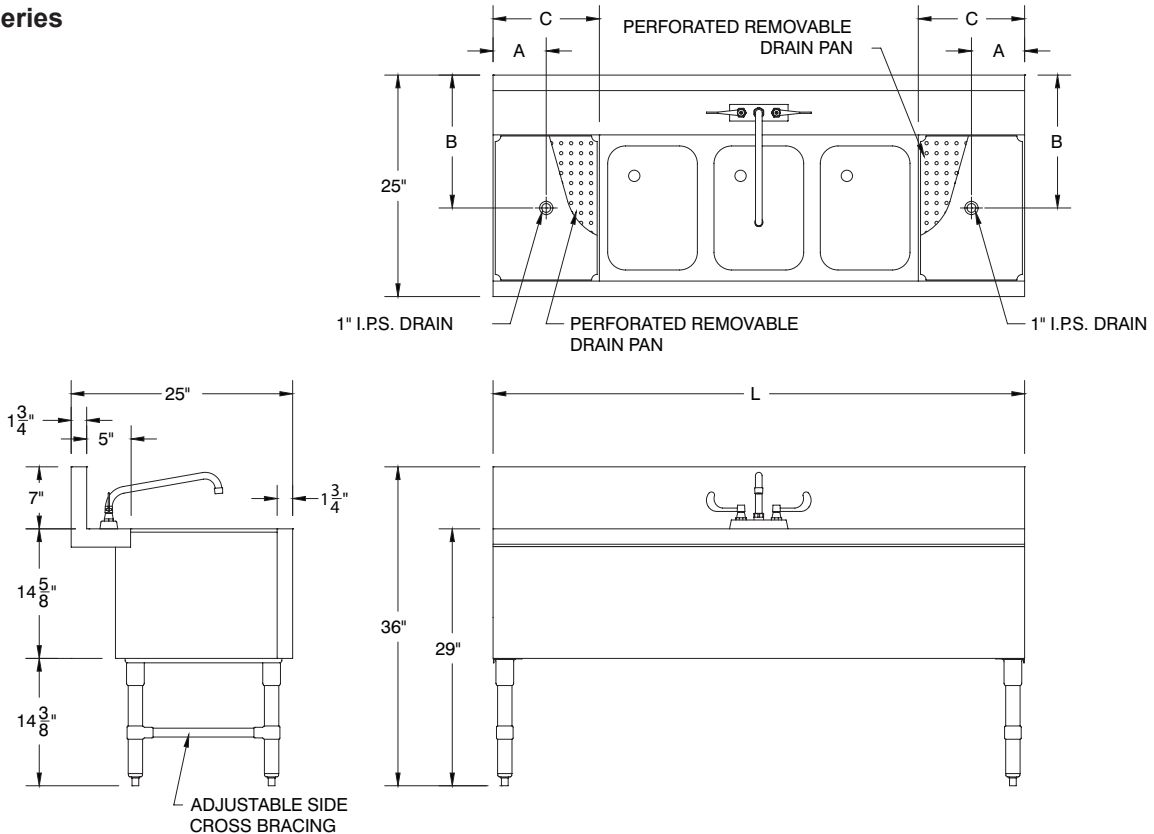

MECHANICAL:

- PRB-19 Series*:** Includes 4" O.C., splash mount swing spout faucet.
- PRB-24 Series*:** Includes 4" O.C., deck mount swing spout faucet.
- All faucets meet federal lead free standards.**
- Each sink bowl includes 9" high overflow pipe with 1 1/2" IPS drain.

*4 Comp. Bar Sinks Include Two 6" Swing Spout Faucets

L And R Indicate Sink Location.

WARNING: Equipment that include faucets on this page may contain a chemical known to the State of California to cause cancer, birth defects or other reproductive harm.

DIMENSIONS and SPECIFICATIONS

TOL Overall: ± .500" Interior: ± .250"

ALL DIMENSIONS ARE TYPICAL

PRB-19 Series

PRB-24 Series

ADVANCE TABCO is constantly engaged in a program of improving our products. Therefore, we reserve the right to change specifications without prior notice.