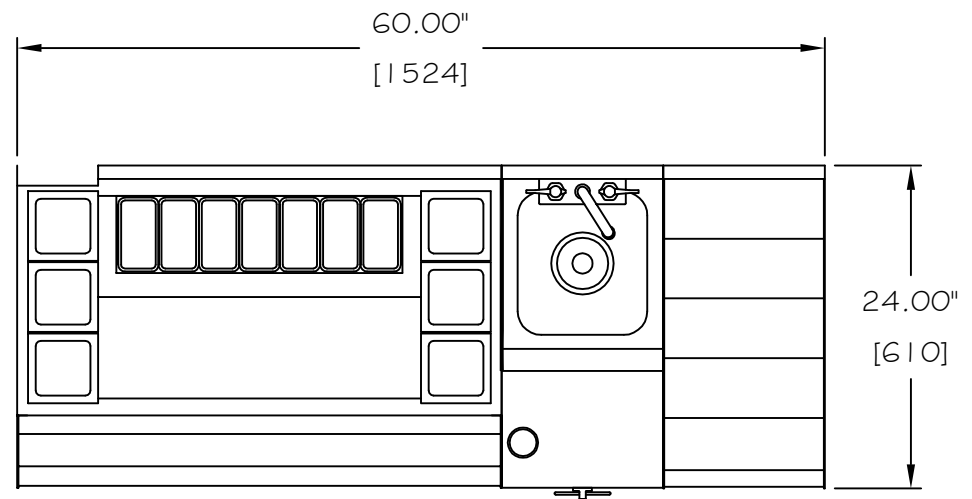

UCS48A

- 36" Ice Chest
- 12" Blender W/Sink

UCS48B

- 30" Ice Chest
- 18" Blender W/Sink

UCS60A

- 42" Ice Chest
- 18" Blender W/Sink

UCS60B

- 36" Ice Chest
- 12" Blender W/Sink
- 12" Liquor Display