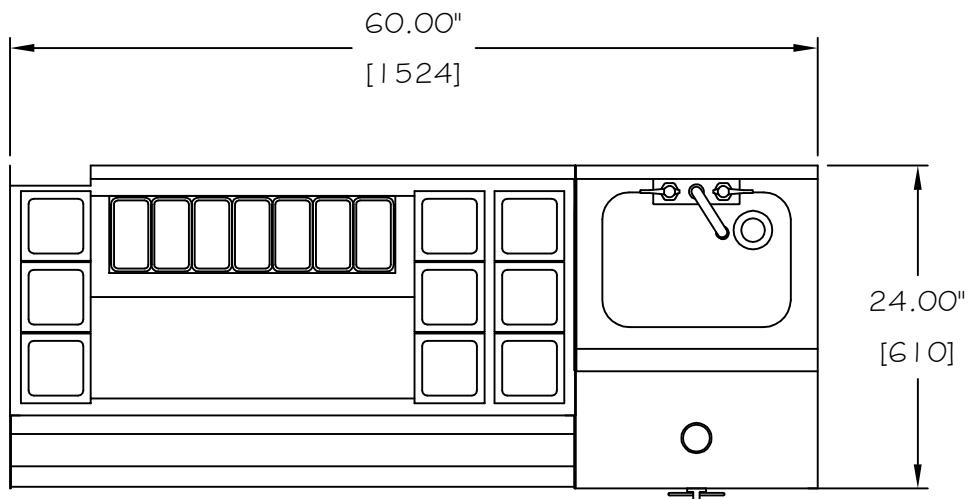

UCS48A

- 36" Ice Chest
- 12" Blender W/Sink

UCS48B

- 30" Ice Chest
- 18" Blender W/Sink

UCS60A

- 42" Ice Chest
- 18" Blender W/Sink

UCS60B

- 36" Ice Chest
- 12" Blender W/Sink
- 12" Liquor Display