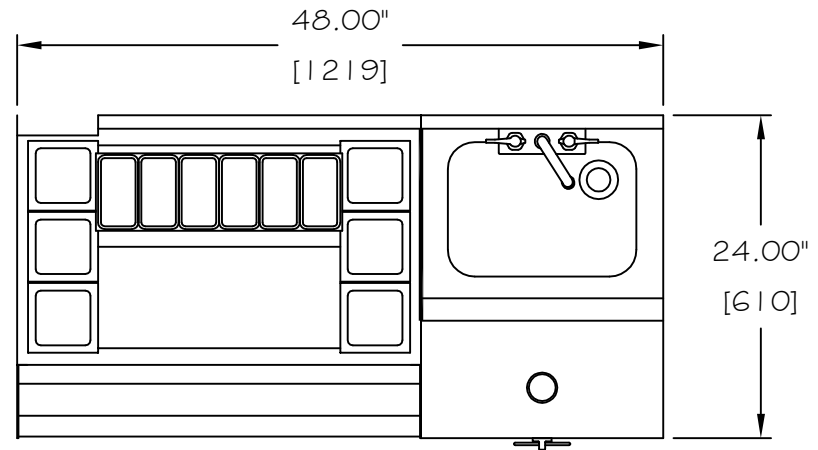

UCS48A

- 36" Ice Chest
- 12" Blender W/Sink

UCS48B

- 30" Ice Chest
- 18" Blender W/Sink

UCS60A

- 42" Ice Chest
- 18" Blender W/Sink

UCS60B

- 36" Ice Chest
- 12" Blender W/Sink
- 12" Liquor Display