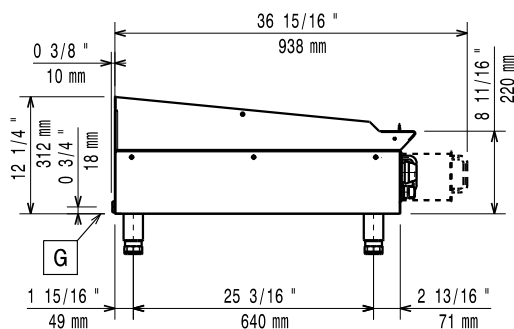

Electrolux

**EMPower
Smooth Gas Griddle Top - 48"**

- EMPower back mounted rear shelf-spacer, 48" unit PNC 169100
- Portioning Shelf 12" PNC 169173
- Portioning Shelf 16" PNC 169174
- Portioning Shelf 24" PNC 169175
- Portioning Shelf 36" PNC 169176
- Portioning Shelf 48" PNC 169177

Front

Top

EQ = Equipotential screw
G = Gas connection

Side

Gas
Gas Power:
169114 (ARG48FL)

104000 Btu/hr (30.4 kW)

Gas Inlet:

3/4"

Key Information:
External dimensions, Width: 48 1/32" (1220 mm)

External dimensions, Depth: 31 1/2" (800 mm)

External dimensions, Height: 16 1/2" (419 mm)

Net weight: 313 lbs (142 kg)

Shipping width: 35 7/16" (900 mm)

Shipping depth: 50" (1270 mm)

Shipping height: 27 1/16" (688 mm)

Shipping weight: 348 lbs (158 kg)

Shipping volume: 27.77 ft³ (0.79 m³)

*The rear and side clearances shown on the diagram indicate the minimum distances recommended from the appliance to combustible surfaces.