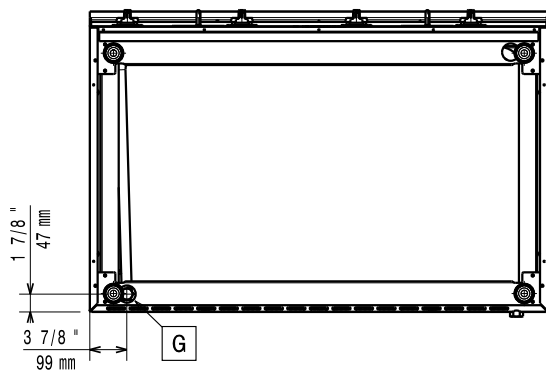

EQ = Equipotential screw
G = Gas connection