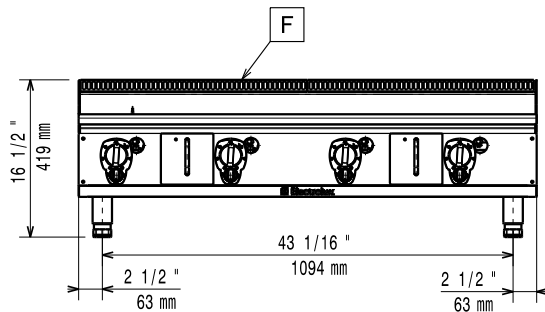

Electrolux

**EMPower
Smooth Gas Griddle Top - 48"**

- EMPower back mounted rear shelf-spacer, 48" unit PNC 169100
- Portioning Shelf 12" PNC 169173
- Portioning Shelf 16" PNC 169174
- Portioning Shelf 24" PNC 169175
- Portioning Shelf 36" PNC 169176
- Portioning Shelf 48" PNC 169177

Front

Top

EQ = Equipotential screw
G = Gas connection

Side

Gas
Gas Power:
169114 (ARG48FL)

104000 Btu/hr (30.4 kW)

Gas Inlet:

3/4"

Key Information:
External dimensions, Width: 48 1/32" (1220 mm)

External dimensions, Depth: 31 1/2" (800 mm)

External dimensions, Height: 16 1/2" (419 mm)

Net weight: 313 lbs (142 kg)

Shipping width: 35 7/16" (900 mm)