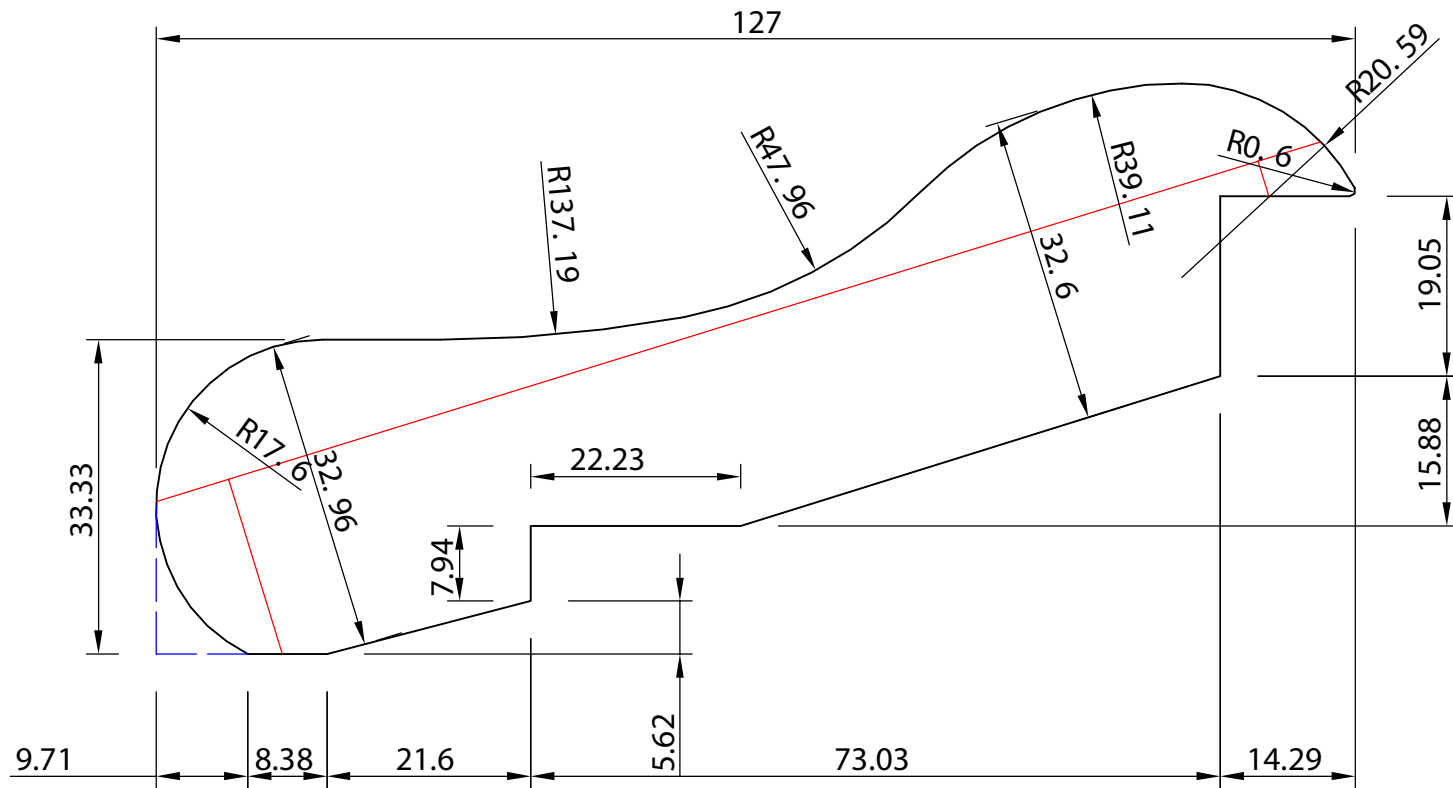

CUSTOMER: Architectural Products LLC

BR-300

Note: Dimension shown in this drawing is mm