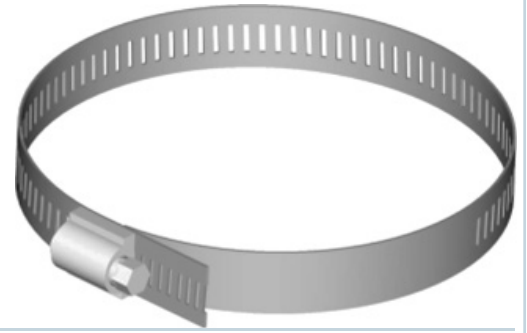

Used to fasten hangers to round members. Adapter kit consists of ten stainless steel hose clamps with screwdriver adjustment.

FEATURES / BENEFITS

Technical features

STRUCTURE

Product Line		Elliptical Waveguide Accessories Coaxial Cable Accessories	
Product Type		Installation Hardware	
Installation Hardware Type		Round Member Adapter Kit	
Coaxial Cable Type		Air Dielectric	Foam Dielectric
Configuration		Imperial	

MECHANICAL SPECIFICATIONS

Tower Member Diameter	mm (in)	127 - 152 (5 - 6)
Material		Stainless Steel

PACKAGING INFORMATION

Package Quantity		10
------------------	--	----

External Document Links

Notes